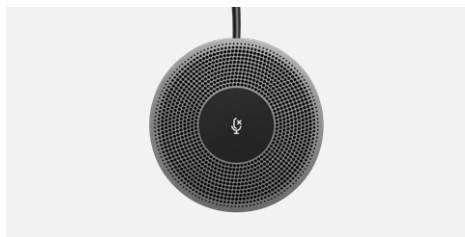

Simple to manage

Monitor and manage your meeting room devices from one single platform with Logitech Sync. Plus, get business insights into how your rooms are being used.

RF remote control

Easily operate the pan/tilt/zoom functions during meetings to manually change camera angle and subject.

MEETUP ACCESSORIES

EXPANSION MIC

Logitech Expansion Mic for MeetUp provides greater flexibility for room configurations. Built-in beamforming mics are optimized for up to 4 meters (13.1 feet). To extend that range up to 5 meters (16.4 feet), add an Expansion Mic.